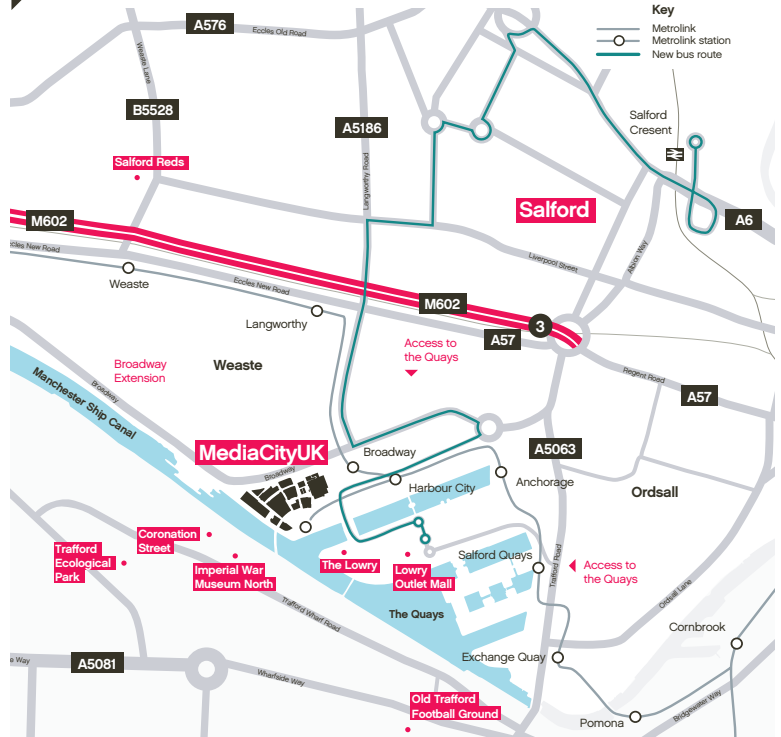

Getting here

Manchester

Salford

MediaCityUK, Salford Quays

Metrolink

Metrolink trams from Manchester and Eccles bring visitors right to the heart of MediaCityUK, with trams arriving and departing every twelve minutes (*except bank holidays).

For more information visit:
metrolink.co.uk

Road

Sat Nav Reference: M50 2EQ
Postcode: M50 2EQ

Airport

manchesterairport.co.uk
cityairportltd.com

Helicopter Services

cardinal.im