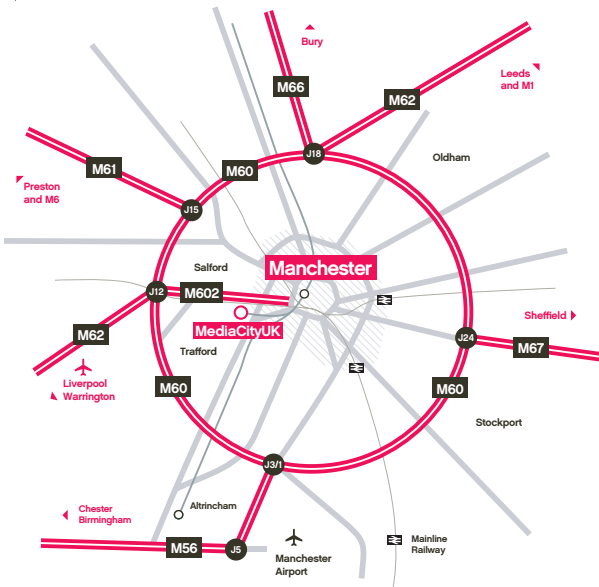

# Getting here

## Manchester

### Metrolink

Metrolink trams from Manchester and Eccles bring visitors right to the heart of MediaCityUK, with trams arriving and departing every twelve minutes (\*except bank holidays).

For more information visit:  
[metrolink.co.uk](http://metrolink.co.uk)

### Road

Sat Nav Reference: M50 2EQ  
Postcode: M50 2EQ