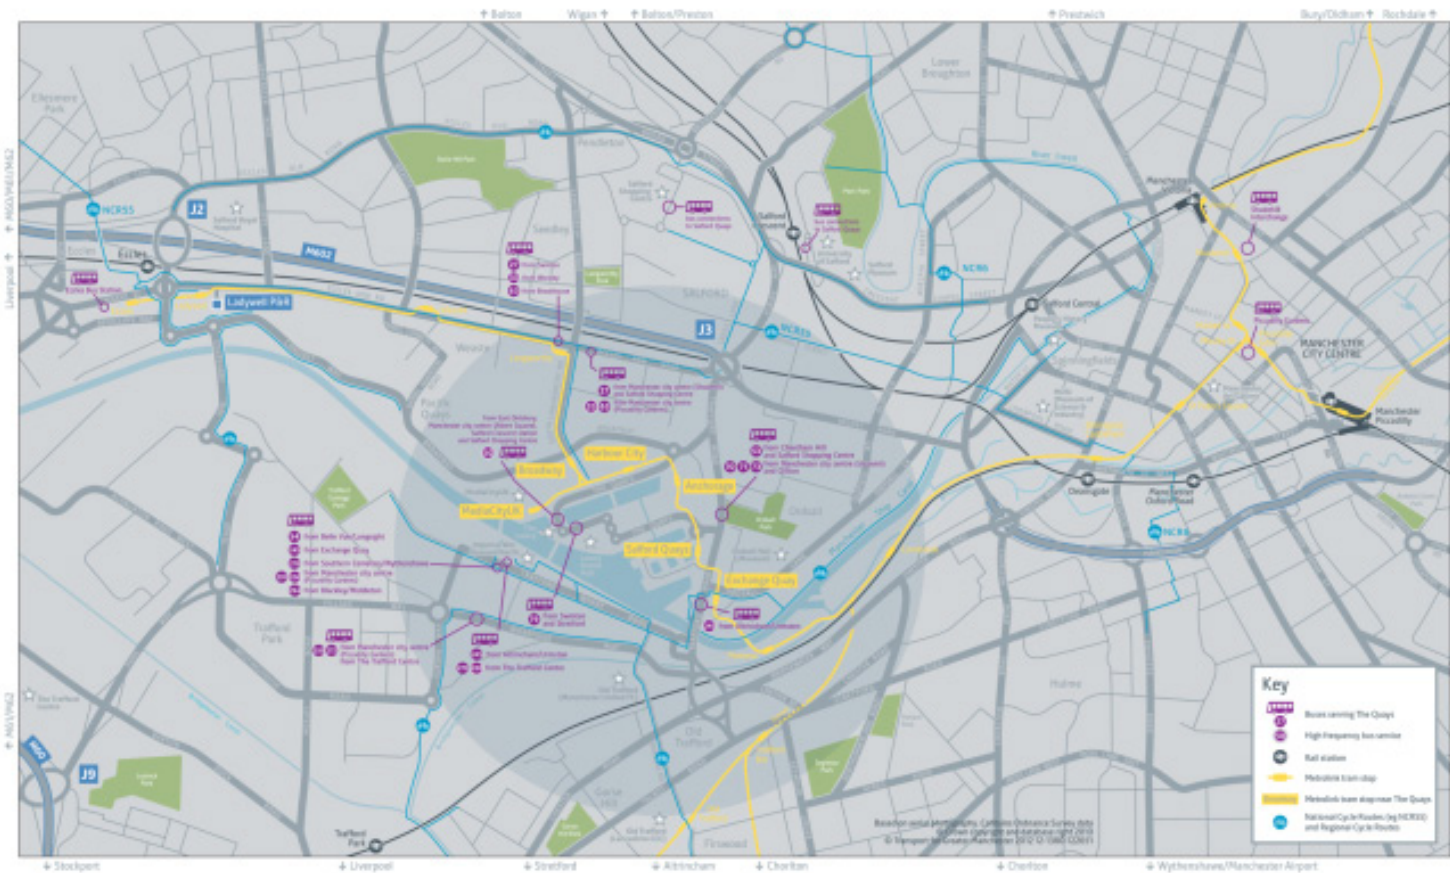

Connecting to MediaCityUK by train

The MediaCityUK tram service provides easy connections to National Rail stations at Manchester Piccadilly, Manchester Victoria and Deansgate. Salford Crescent Station is also directly connected to MediaCityUK via the CityConnect 50 bus service.

Journey times are listed on the next page.

Typical journey times from Manchester Piccadilly to key national and regional destinations are:

	Journey Time	Frequency
London Euston	2hrs 10 minutes	Direct high speed 20 minute service
Manchester Airport	20 minutes	Direct 10 minute service
Liverpool Lime Street	50 minutes	Direct half-hourly service
Sheffield	50 minutes	Direct half-hourly service
Leeds	55 minutes	Direct 15 minute service
Birmingham New Street	1hr 30 minutes	Direct half-hourly service

Local destinations served by rail include:

Wigan	30 minutes to	Salford Crescent
Bolton	15 minutes to	Salford Crescent or Deansgate
Stockport	10 minutes to	Manchester Piccadilly
Rochdale	40 minutes to	Salford Crescent
Warrington	25 minutes to	Manchester Piccadilly
Wilmslow	25 minutes to	Manchester Piccadilly

Useful links:

[Greater Manchester Rail Map](#)

[National Rail website \(timetables and tickets\)](#)

[Park and Ride](#)