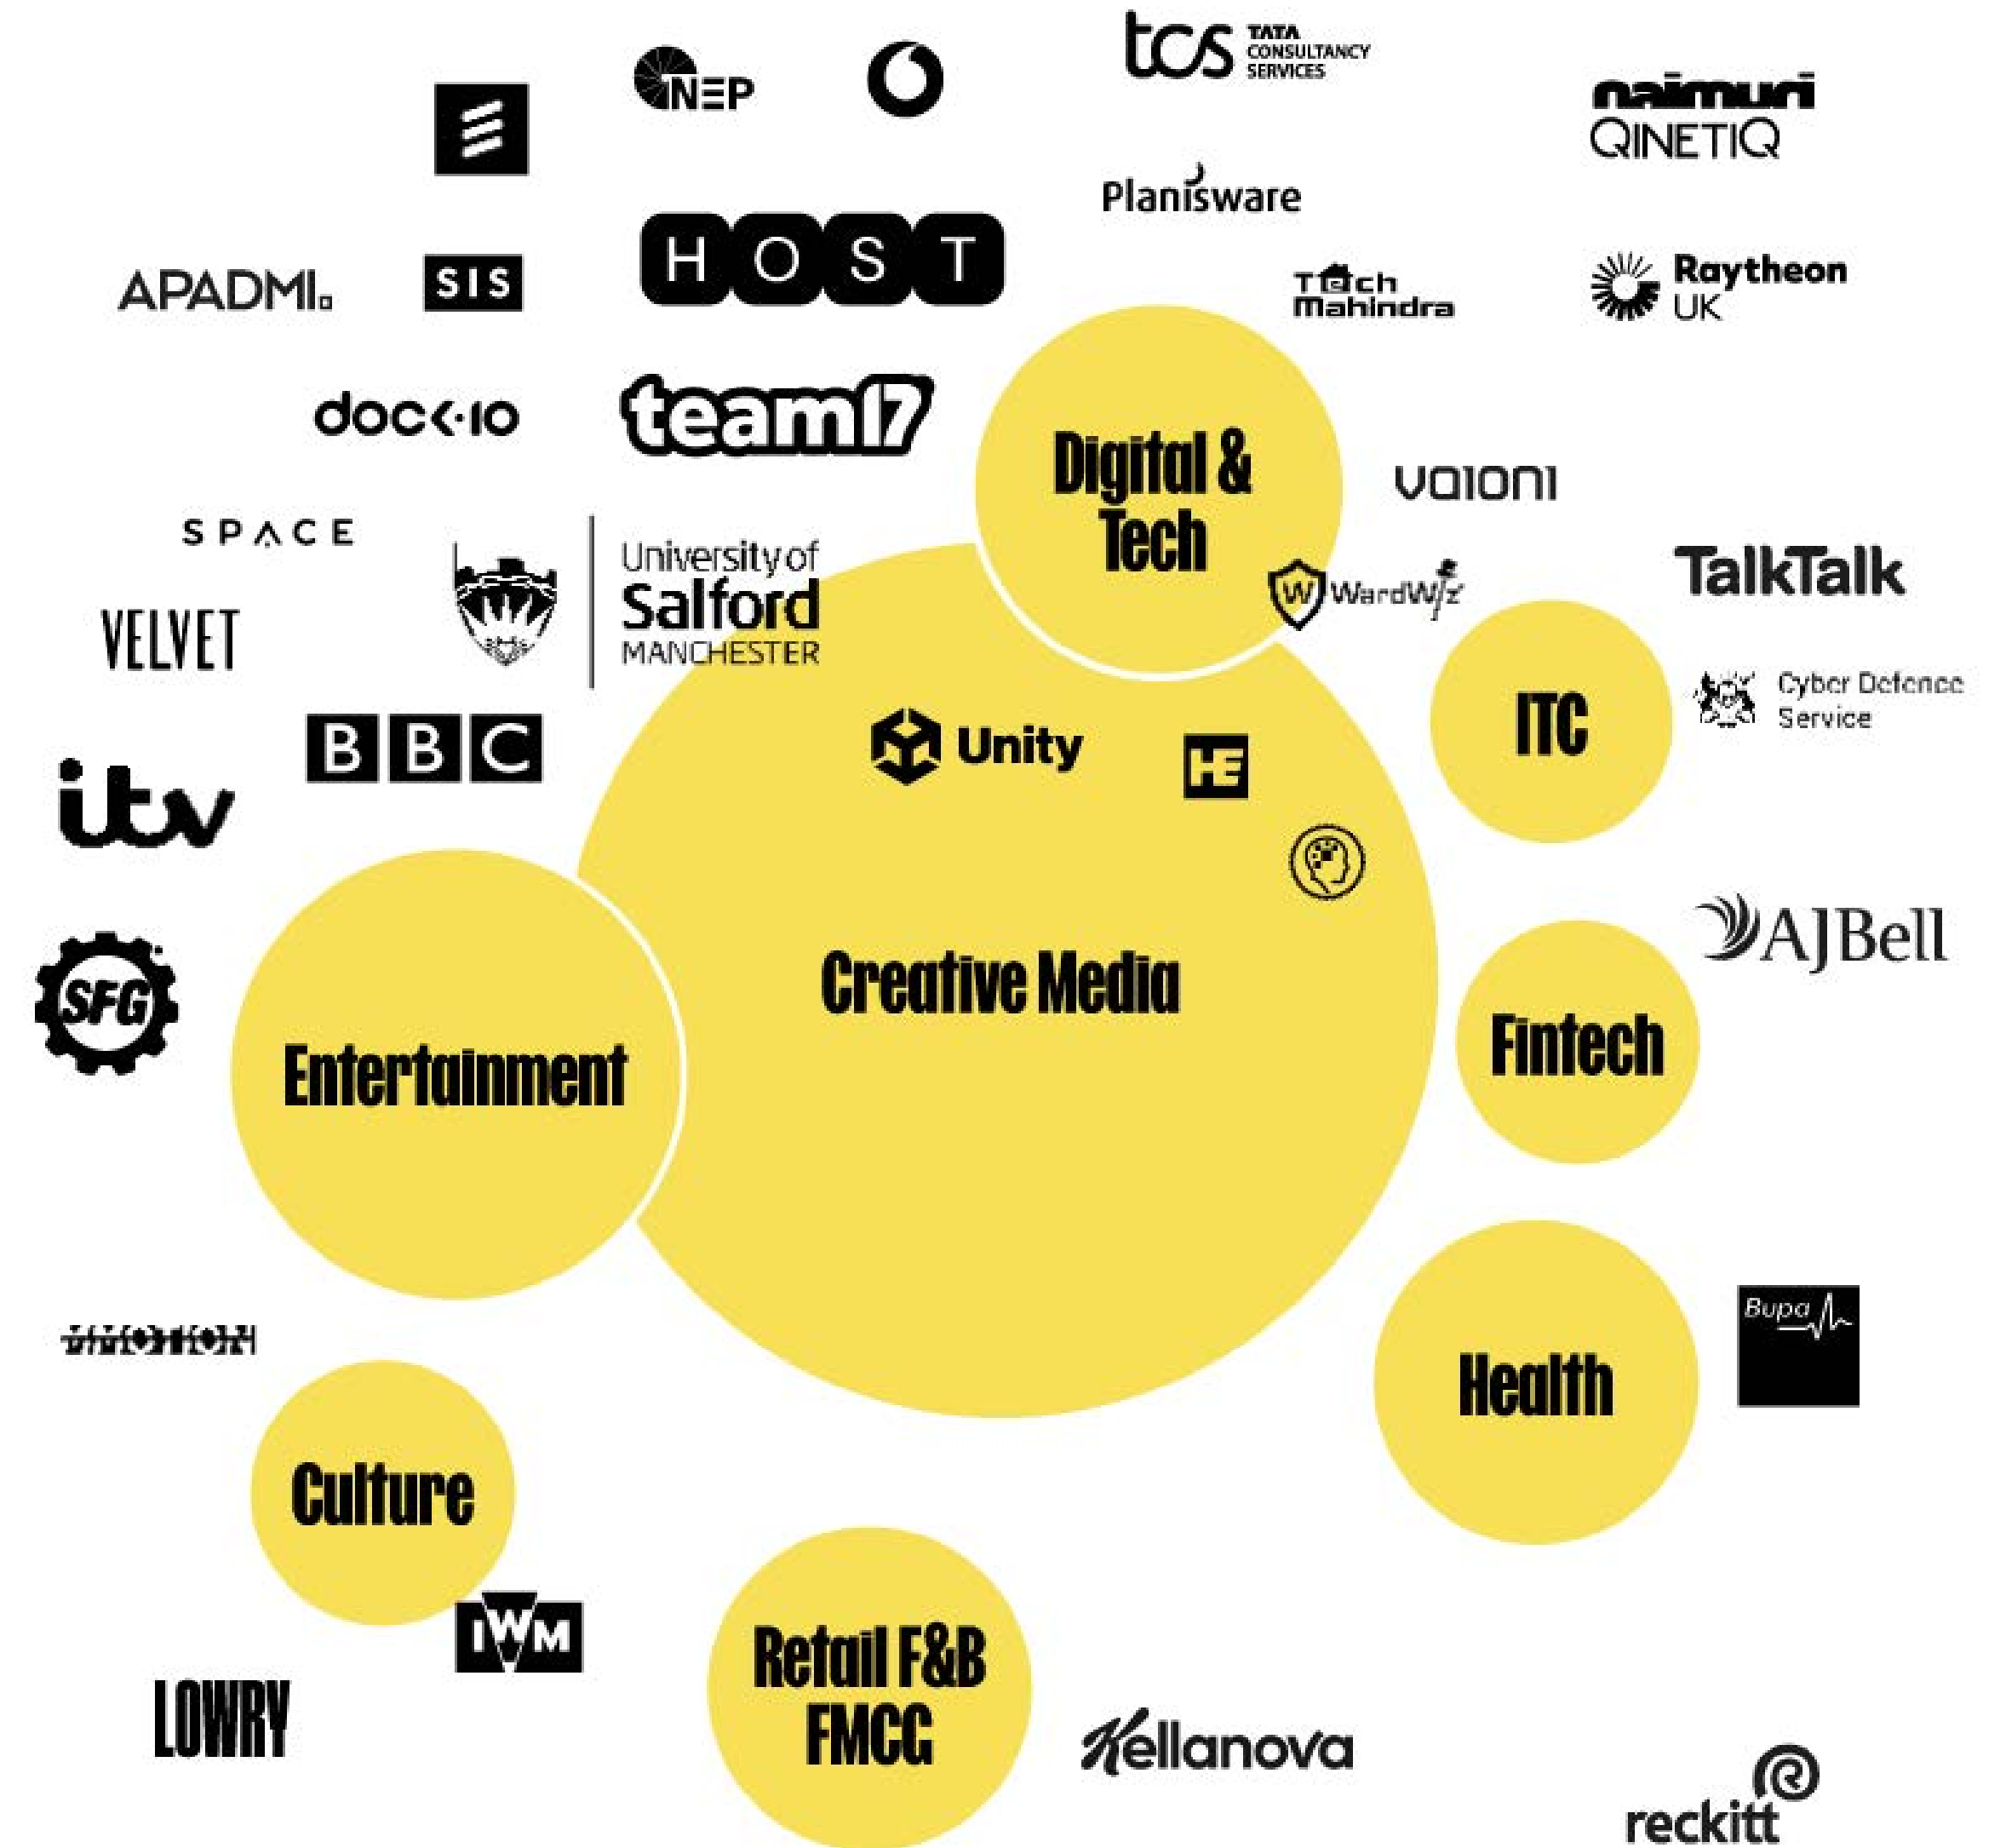

YOU'RE IN GOOD COMPANY

MediaCity today is home to over 250 technology and media businesses.

Join us, and you'll not only find a new home. You'll find the support, Flexibility and infrastructure you need to grow.

You'll find the highly skilled workforce you need on your doorstep, with great connectivity to Greater Manchester and beyond. It's a location that offers space to breathe, food and drink for every occasion and where there is always something on.