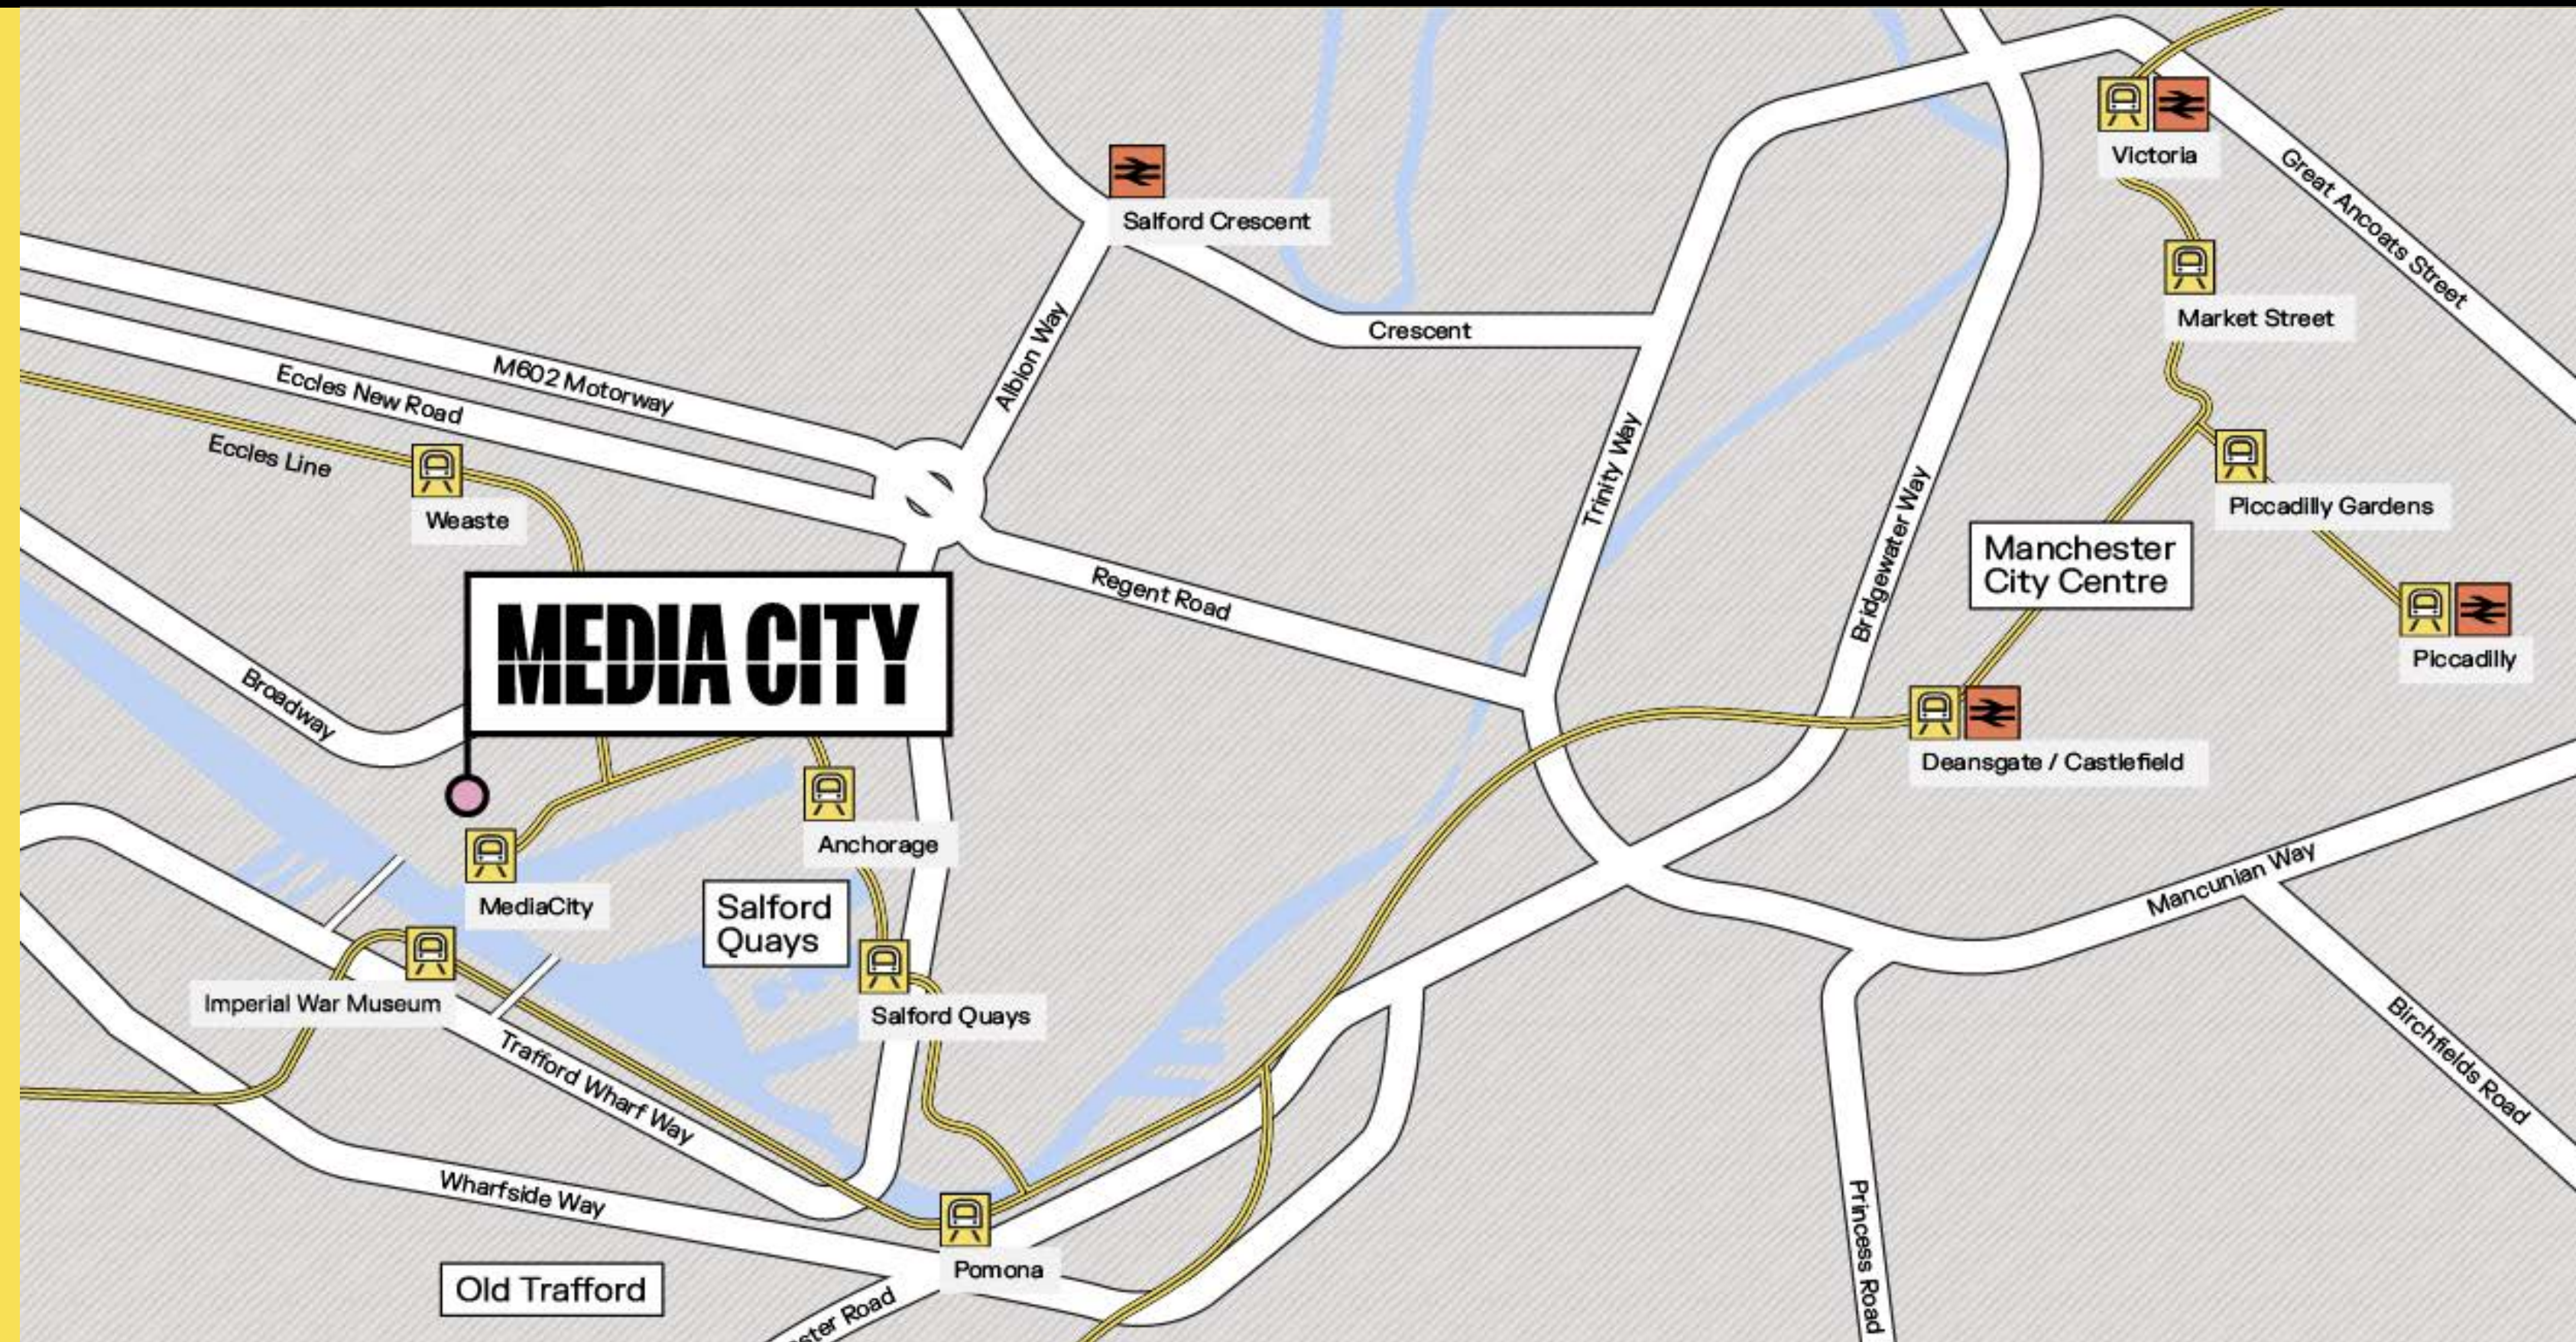

from Manchester city centre, and just two minutes from the motorway network. With two dedicated Metrolink stations, two tramlines, four

tram stops and the biggest light rail system in the UK. Your teams, even those further west of Manchester, will love their easy commutes.

Tram

Trafford Centre	10 mins	Sale	27mins
Cornbrook	15 mins	Chorlton	27 mins
Salford	17 mins	East Didsbury	28 mins
Eccles	19 mins	Victoria	32 mins
St Peter's Square	21 mins	Altrincham	37 mins
Manchester Piccadilly	27 mins	Manchester Airport	53 mins

Bus

Trafford Centre	27 mins	Sale	50 mins
Cornbrook	15 mins	Chorlton	48 mins
Salford	23 mins	East Didsbury	28 mins
Eccles	42 mins	Altrincham	1 hr +
St Peter's Square	33 mins	Manchester Airport	1 hr +
Manchester Piccadilly	40 mins		

Car

MediaCity is a two minute drive from Junctions 2 and 3 on the M602, which links to the wider motorway network.

BOOK A TOUR

Darren Napier

Leasing Lead

darren.napier@mediacityuk.co.uk

0757 037 2119

Rebekah Lloyd-Beere